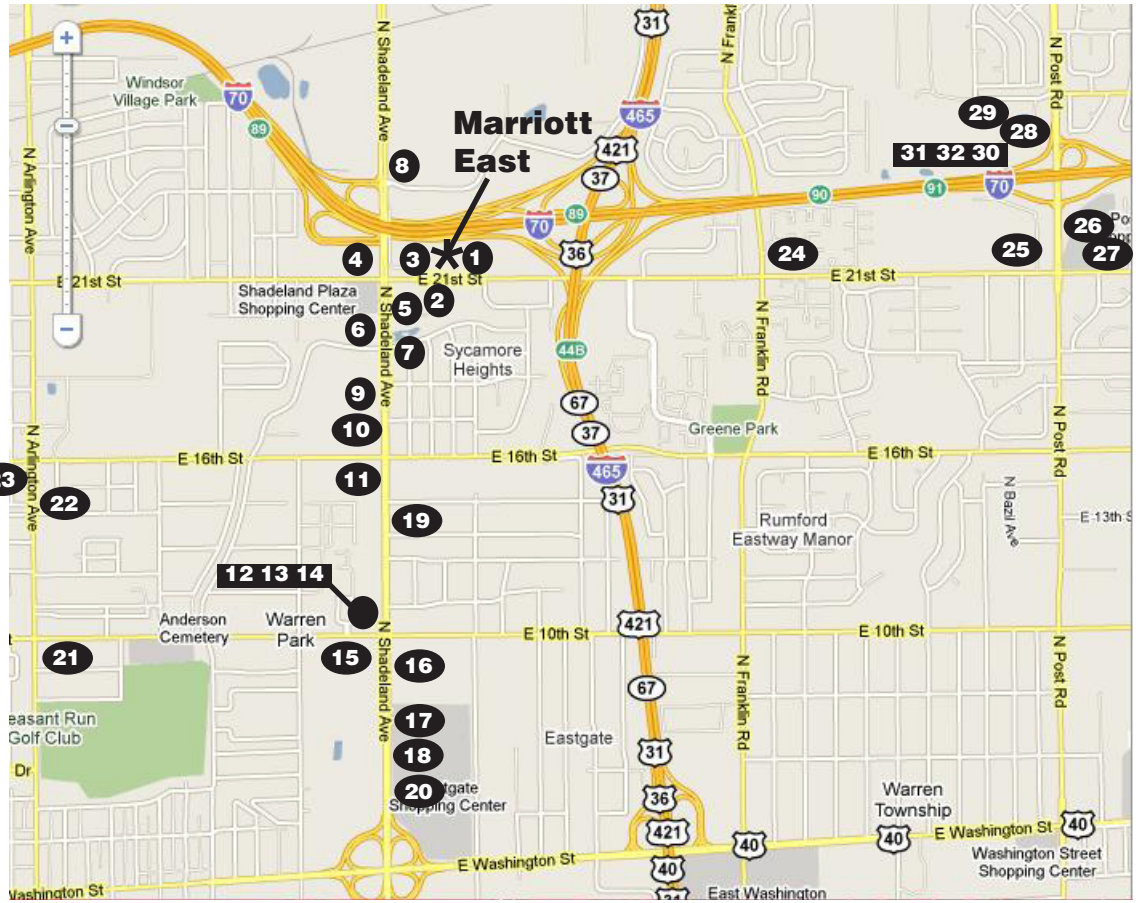

AREA RESTAURANT MAP

A listing of nearby places to eat, get carry-out or call for delivery. The more adventurous may also search along East Washington Street (go eastward for more options). The 21st & Post restaurants can be reached by going down 21st Street or taking I-70 to the Post Road exit. Listings below include style of food and price guide.

Walking Distance

- 1 *Lincoln Square**
7308 East 21st, International, \$\$
- 2 Arby's**
2079 N. Shadeland, Fast Food, \$
- 3 Subway**
7050 East 21st Street, Sandwiches, \$
Closes 3 p.m. on Sunday
- 4 Damon's**
6990 East 21st, American, \$\$\$\$
- 5 Burger King**
2055 N. Shadeland, Fast Food, \$
- 6 McDonald's**
1934 N. Shadeland, Fast Food, \$
- 7 *Four Seasons**
1935 N. Shadeland, International, \$\$
**10% discount for InConJunction attendees*

21st & Post (South of I-70)

- 25 KFC/Taco Bell**
8820 E. 21st Street, Fast Food, \$
- 26 Waffle House**
2107 N. Post Road, American, \$\$
- 27 Hardee's**
9020 E. 21st Street, Fast Food, \$

21st & Post (North of I-70)

- 28 Steak & Shake**
2403 Post Road, Fast Food, \$\$
Open 24 hours
- 29 Denny's**
2490 Post Road, American, \$\$
Open 24 hours
- 30 Cracker Barrel**
2340 Post Road, American, \$\$
- 31 Joe's Crab Shack**
2307 Post Road, Seafood, \$\$\$\$
- 32 Outback Steakhouse**
2315 Post Road, Steaks, \$\$\$\$