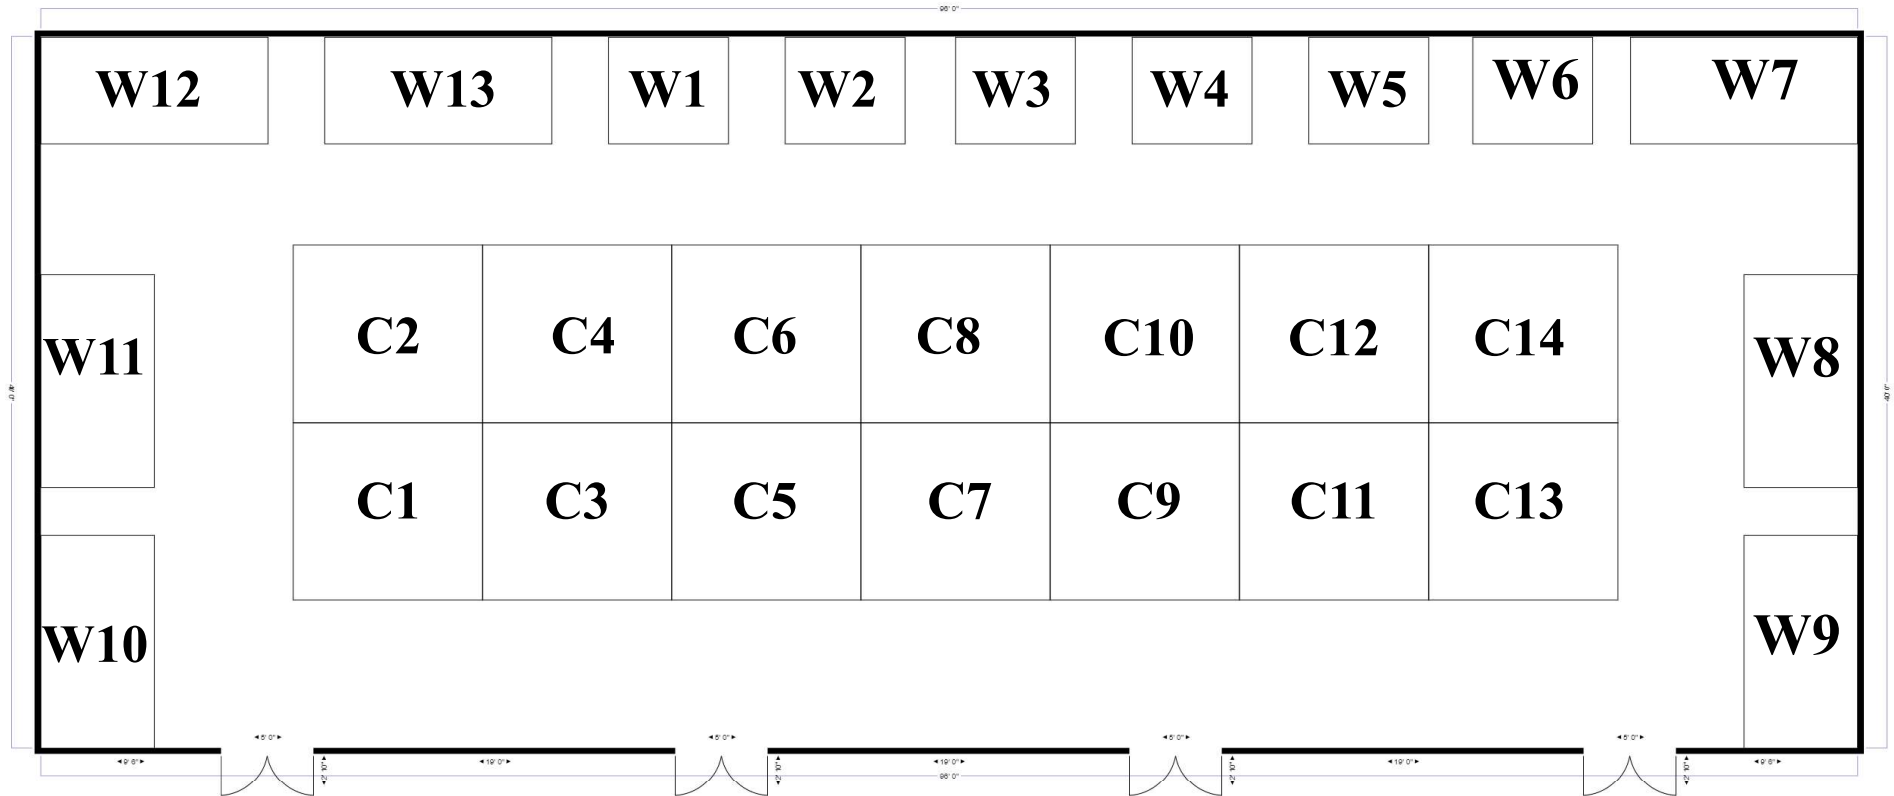

## Dealers' Hall Layout and Pricing

### Pricing

- 6'x6' (W1 - W6) - one table, two chairs - \$60
- 6'x12' (W7-W13) - two tables, two chairs - \$120
- 10x10 (C1-C14) - one table, two chairs - \$120
- Extra table - \$15 each
- Electricity - \$40 per vendor